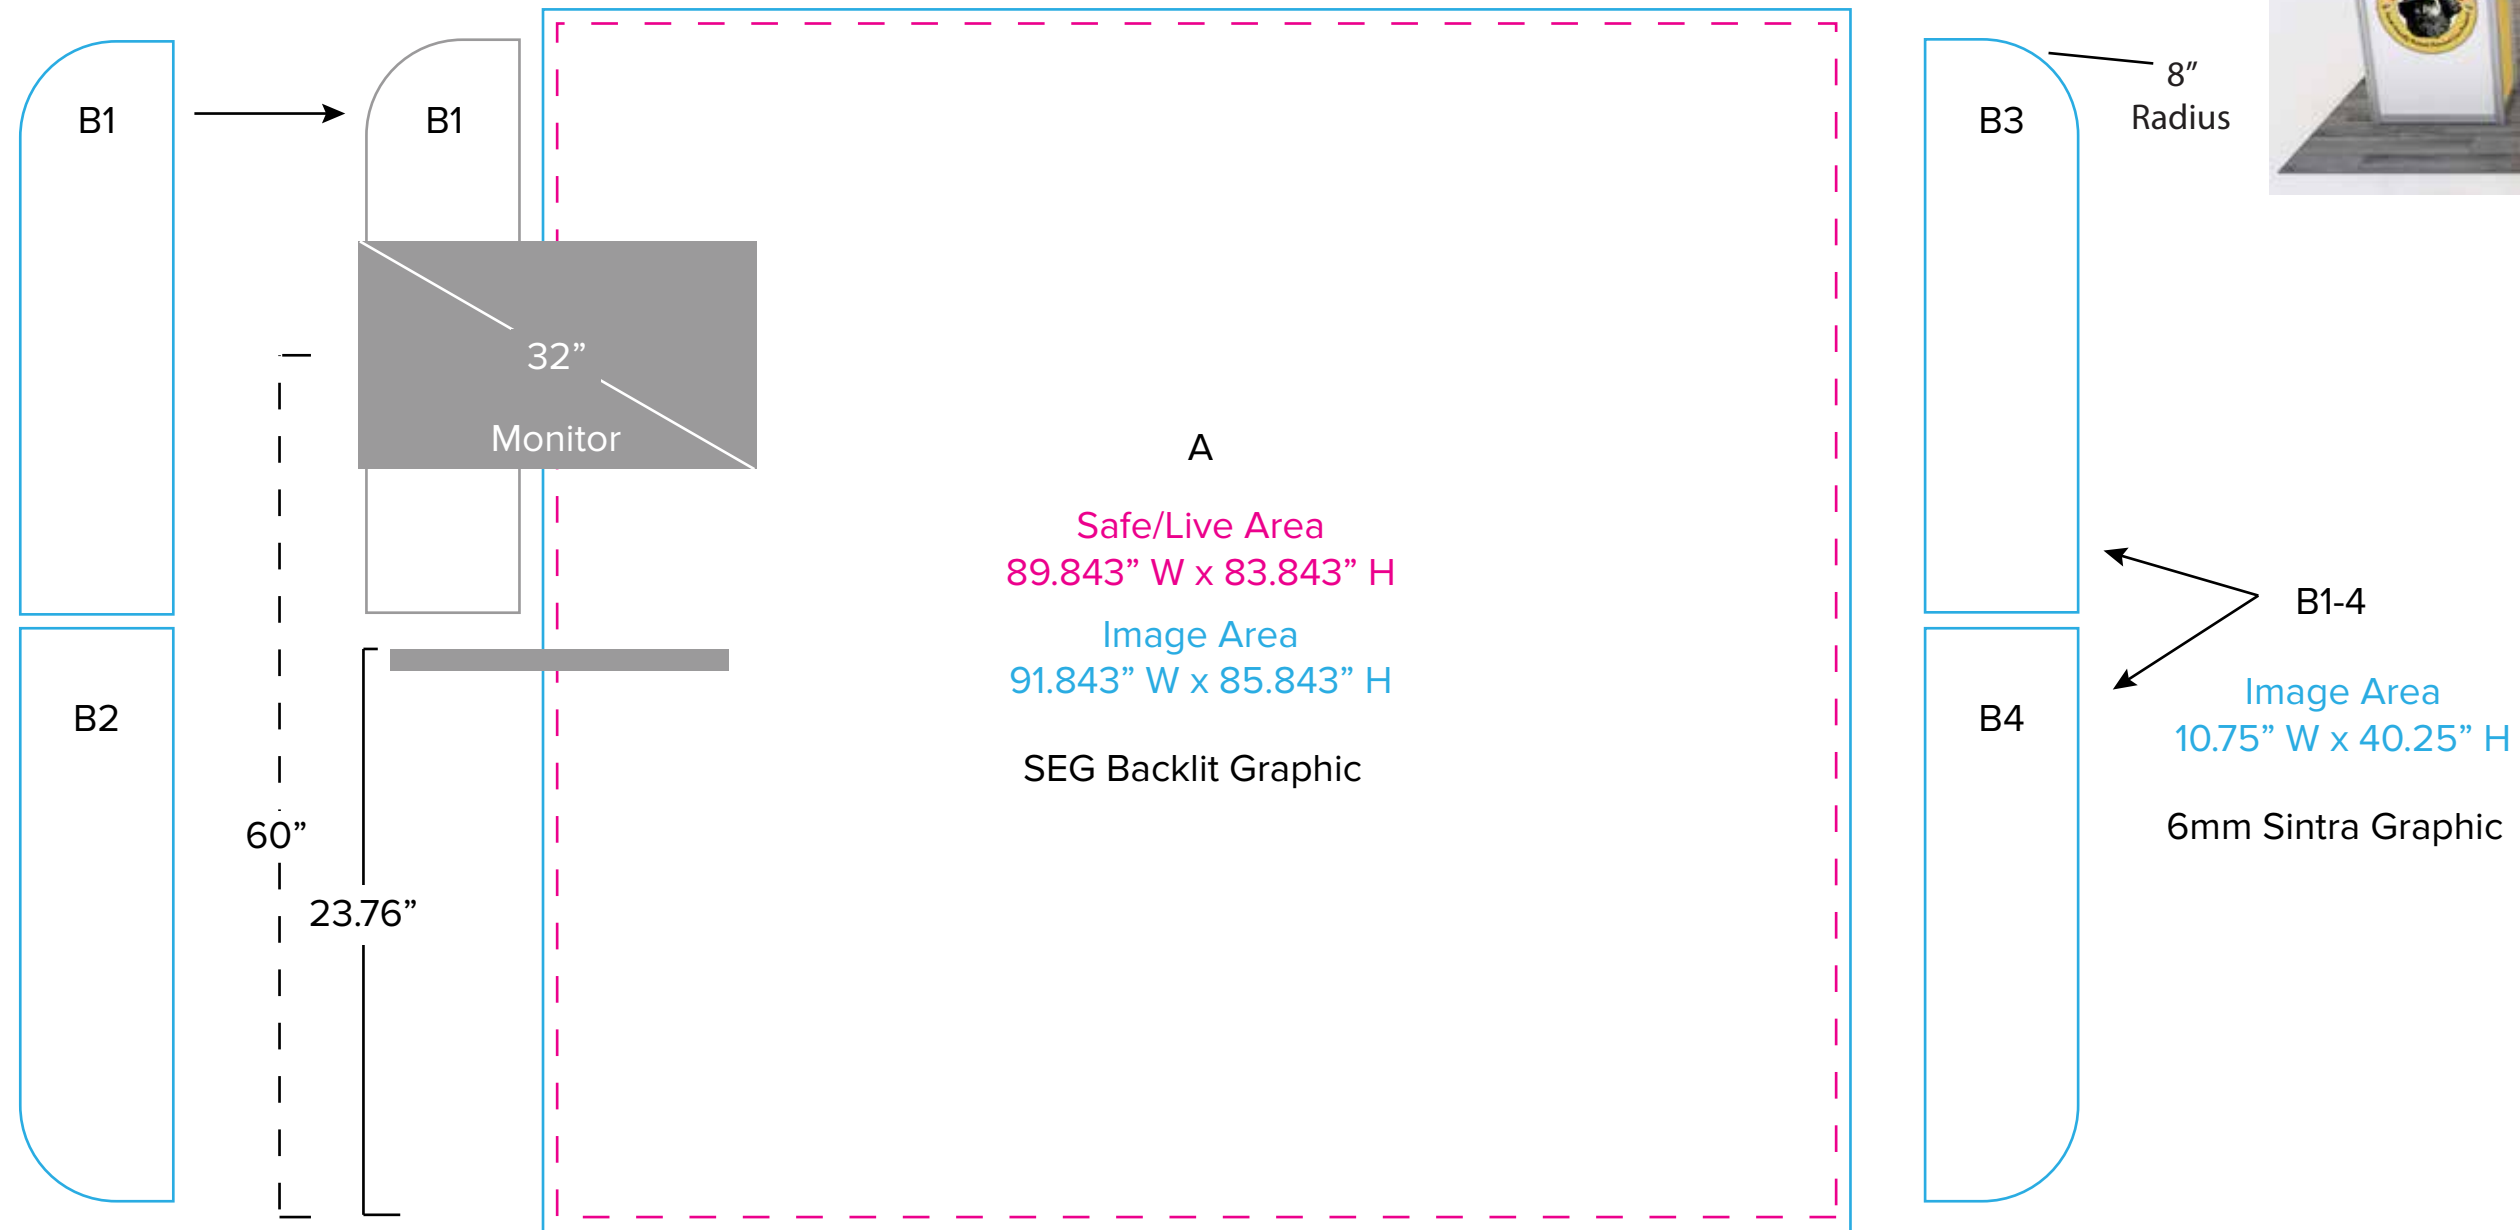

Graphic Template
 10 x 10 Inline Lightbox Display
 Backlit SEG Graphic, Sintra Graphics

NOTE: All Raster Art (jpg, tiff,psd, png, etc.) must be at least 100 dpi at print size.

Graphic Template
10 x 10 Inline Lightbox Display
Reception Counter - Sintra Graphics

1/4" of graphic perimeter is hidden by extrusion

NOTE: All Raster Art (jpg, tiff,psd, png, etc.) must be at least 100 dpi at print size.