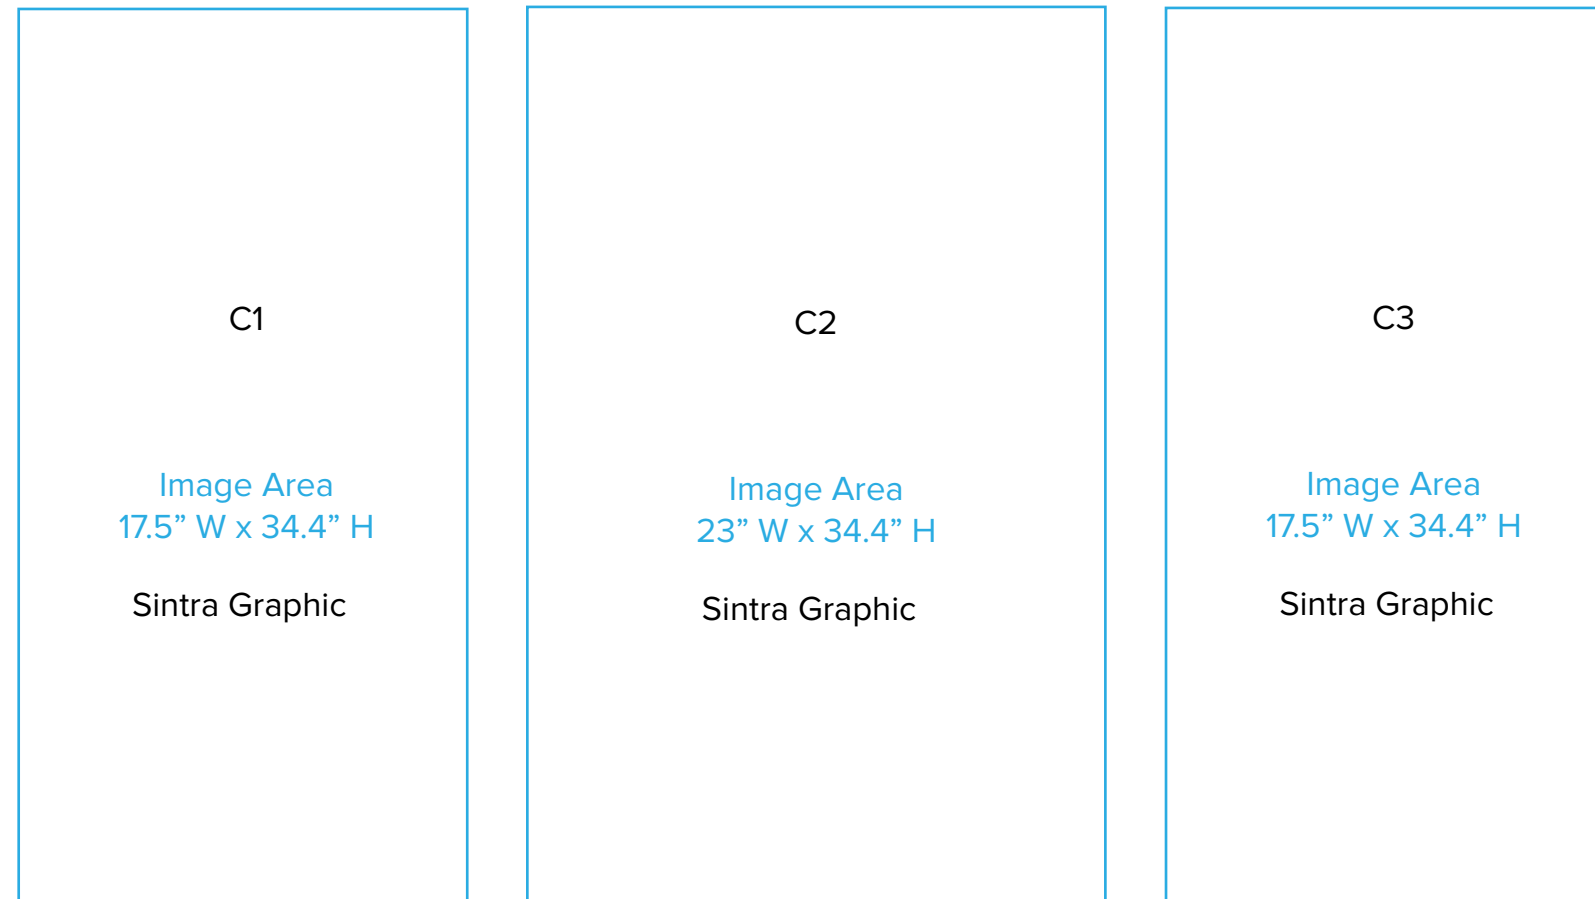

Graphic Template
 10 x 10 Inline Lightbox Display
 Backlit SEG Graphic, Sintra Graphics

NOTE: All Raster Art (jpg, tiff,psd, png, etc.) must be at least 100 dpi at print size.

Graphic Template
10 x 10 Inline Lightbox Display
Reception Counter - Sintra Graphics

1/4" of graphic perimeter is hidden by extrusion

NOTE: All Raster Art (jpg, tiff,psd, png, etc.) must be at least 100 dpi at print size.